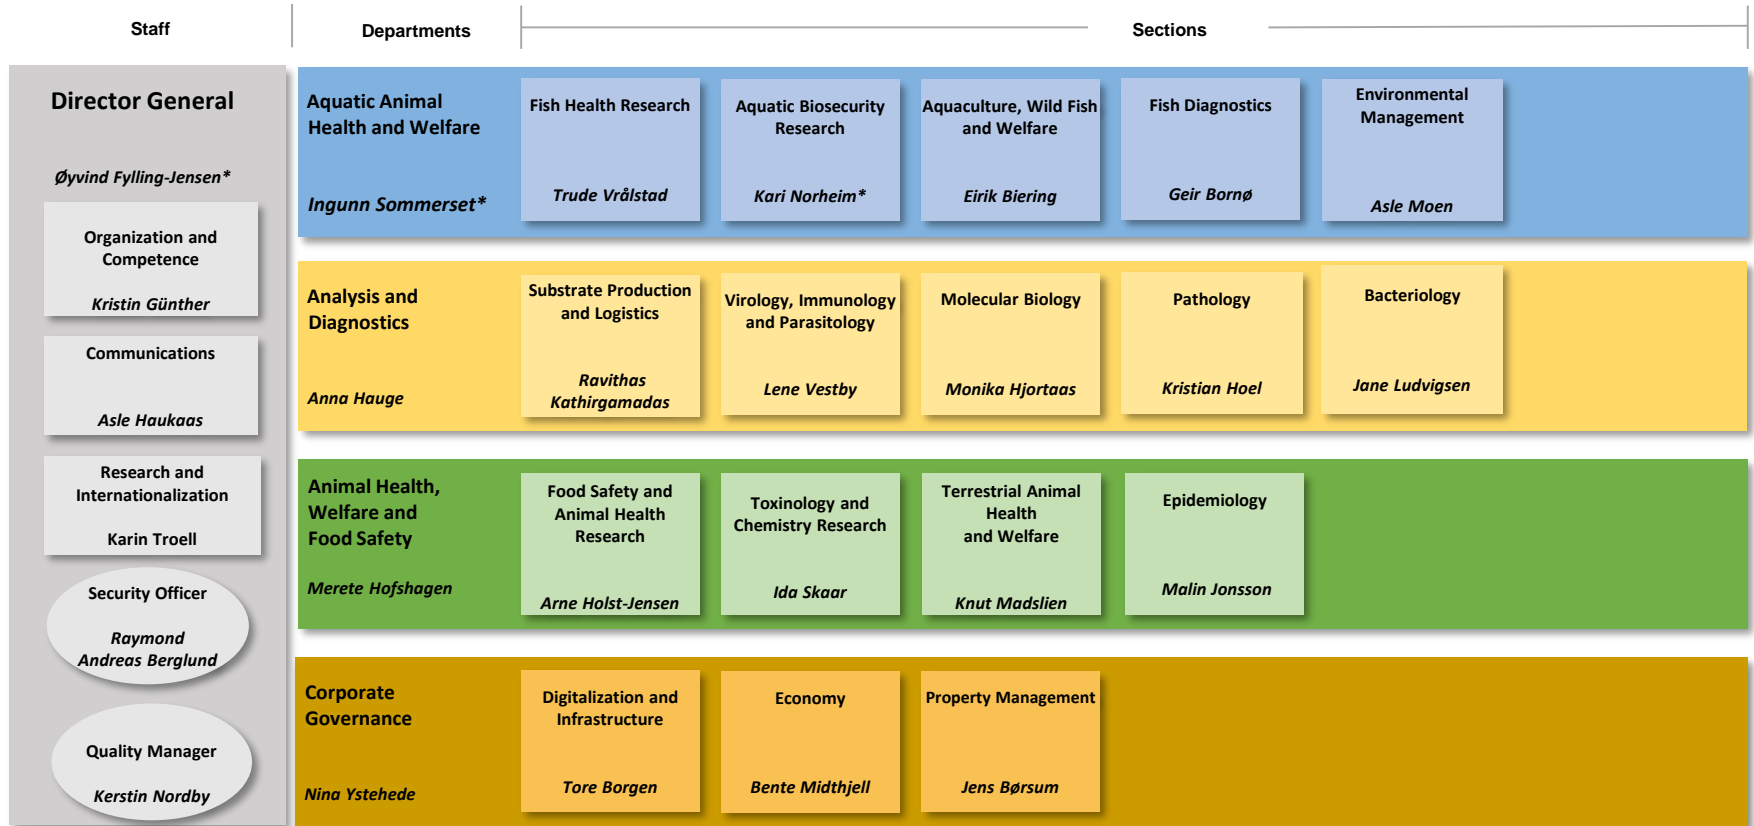

Norwegian Veterinary Institute – Organisation chart

*Acting