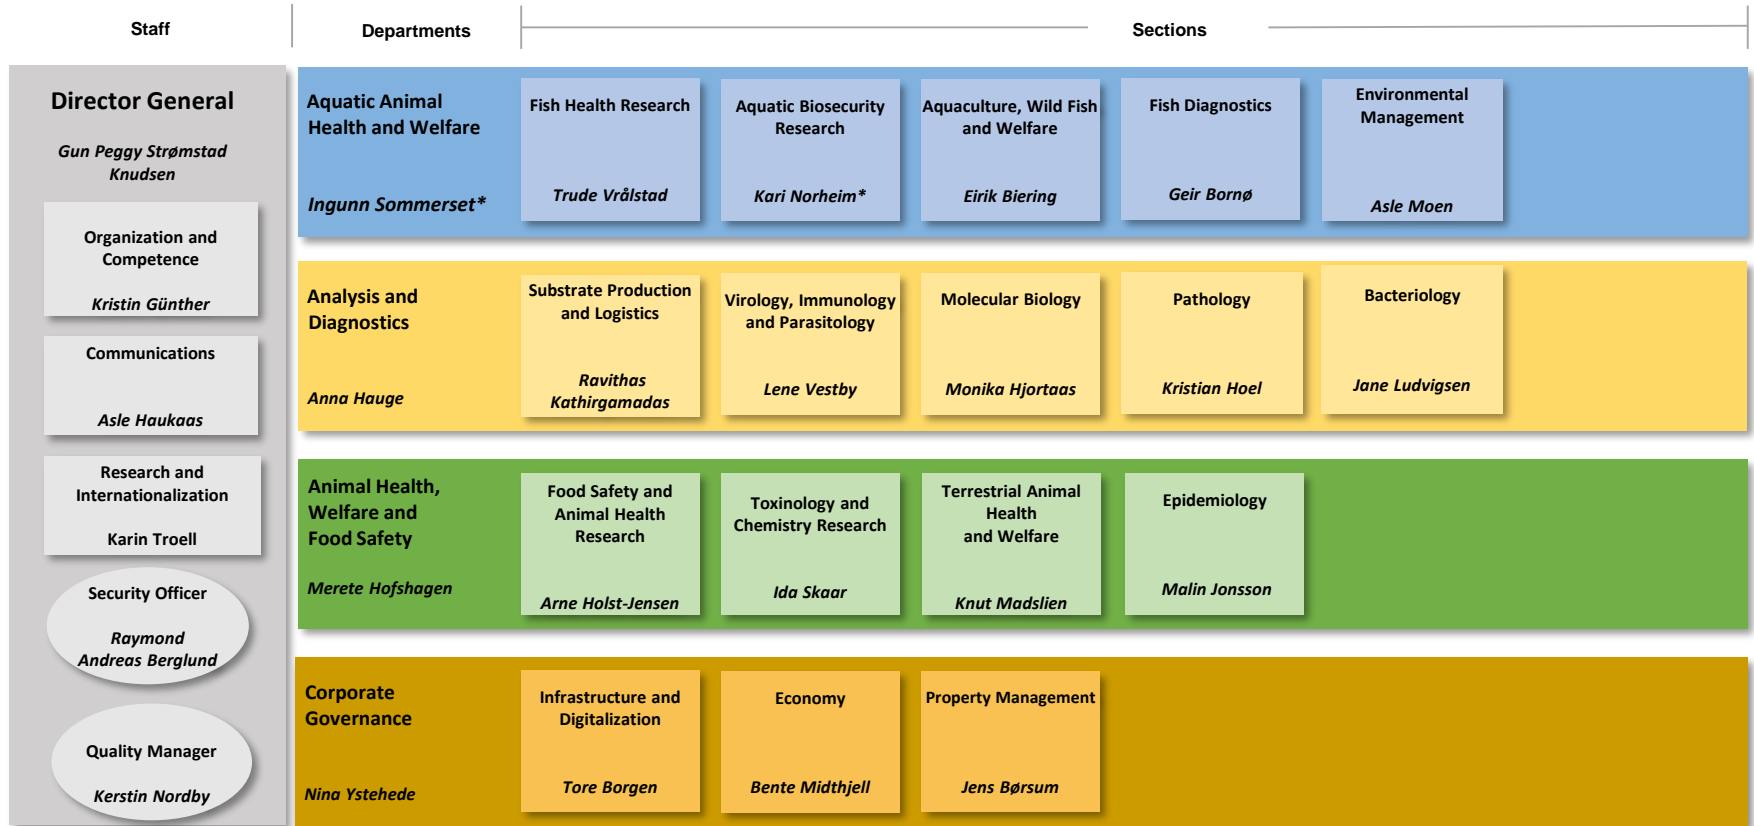

Norwegian Veterinary Institute – Organisation chart

*Acting