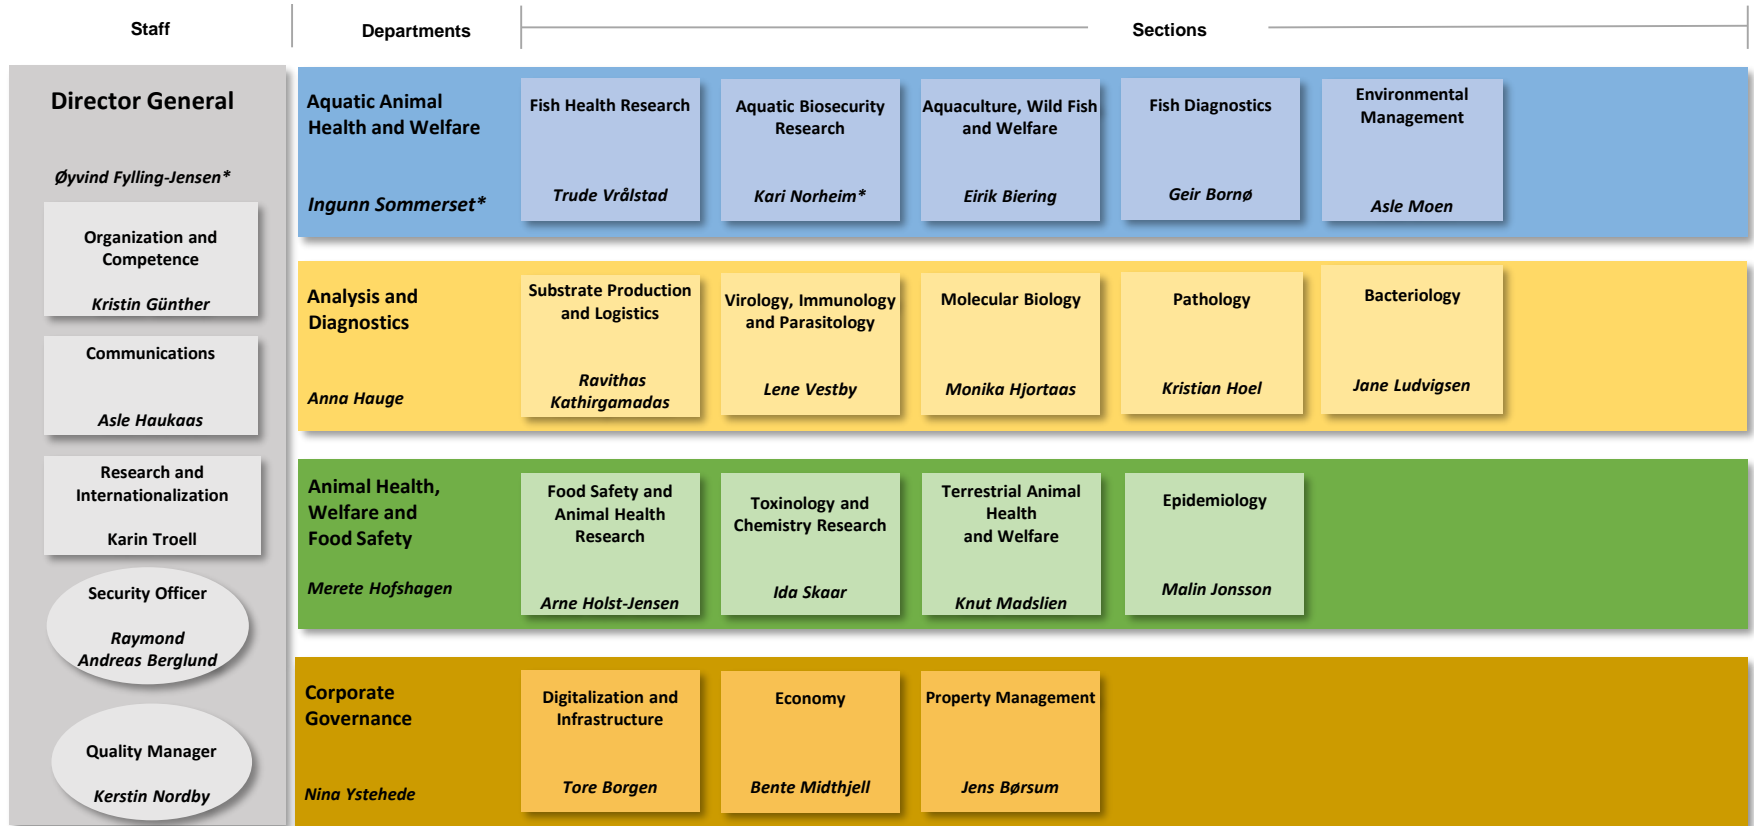

Norwegian Veterinary Institute – Organisation chart

*Acting